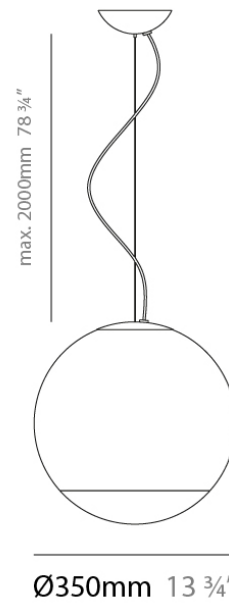

SMOKE SUSPENSION

D81611-WHI

GENERAL

Series: Smoke
Brand: Panzeri
Division: Design
Mounting Type: Suspension
Mounting Location: Ceiling
Subcategory: Pendant

PHYSICAL

Shape: Sphere
Diameter (mm): 350
Diameter (in): 13 3/4
Height (mm): 350
Height (in): 13 3/4
Max. Overall Height (mm): 2350
Max. Overall Height (in): 92 1/2
Light Distribution: Direct
Weight (kg): 2.93
Weight (lbs): 6.45
Diffuser: White Glass
Holder Finish: Titanium
Fixture Material: Glass / Aluminum
Cable Details: 2000mm Cable and Wire

ELECTRICAL

Number of Lamps: 1
Lamp Type: LED Retrofit
Lamp Shape: A21
Bulb Included: Bulb Not Included
Max. Wattage Per Lamp (W): 21
Lamp Base: E26
Input Voltage (V): 120

LED

OPTICAL

RATINGS AND CERTIFICATIONS

Certified By: CSA Certified to UL and CSA Standards
IP rating: IP20

PROJECT	_____
TYPE	_____
NOTES	_____
QUANTITY	_____
DATE	_____